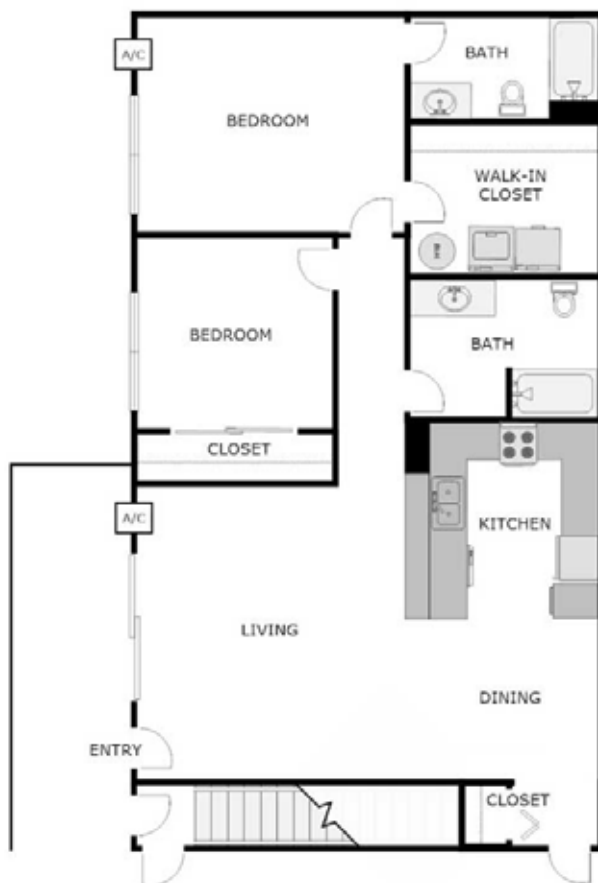

Eagle Trail

PRE/MIER Real Estate Management LLC

715 899 0072

2 Bedroom 2 Bath Lower Interior Apartment

1,067 Sq. Ft.

RENT

DEPOSIT

DATE AVAILABLE